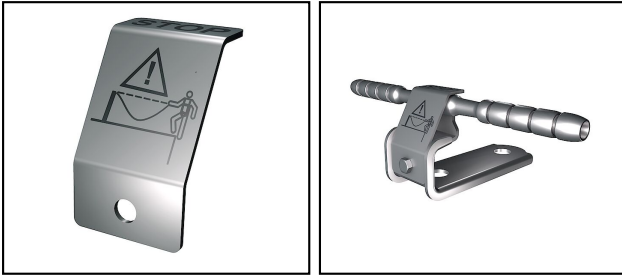

Life line system Flury LINE

■ Lock
**Characteristics**

Stop sign prevents the rope guide from running over with the glider.

{passend zu Seilführungen 2DSF8 & 3DSF8}

Article-Nr.	E-Number		mm 	mm 						
320.000.032		InoxA2	64	40						1

Technical Specifications: **Lock**

Article No.	320.000.032
Material	InoxA2
Length a	64 mm
Width b	40 mm
Commercial specification	
Customs number	0
country of origin	undefined