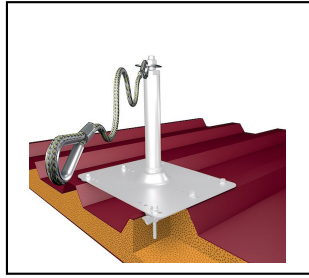

climbing over protection

■ **UESSI**

**Characteristics**

For safe crossing from ladder to roof.  
 Mounting on base plates or supports. For the support distance of 2.5m  
 For the support distance to the roof access from 2m - 5m

Article-Nr.	E-Number	mm a								
320.000.059		5000	1							1

**Accessories**

	mousqueton OXAN M72A TL 320.000.020									
Article-Nr.	E-Number									
320.000.020										1

Technical Specifications: **UESSI**