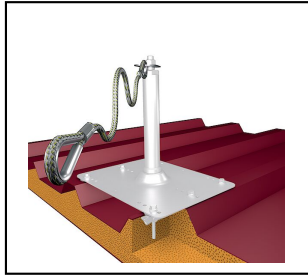

climbing over protection

■ **UESSI**

Characteristics

For safe crossing from ladder to roof.
 Mounting on base plates or supports. For the support distance of 2.5m
 For the support distance to the roof access from 2m - 5m

Article-Nr.	E-Number	mm a								
320.000.049		4000	1							1

Accessories										
	mousqueton OXAN M72A TL 320.000.020									
Article-Nr.	E-Number									
320.000.020										1

Technical Specifications: **UESSI**