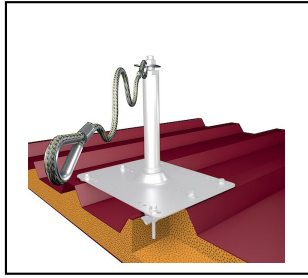

climbing over protection

■ **UESSI** climbing over protection

Characteristics

For safe crossing from ladder to roof.
 Mounting on base plates or supports. For the support distance of 2.5m
 For the support distance to the roof access from 2m - 5m

Article-Nr.	E-Number	mm a								
320.000.029		2000	1							1
320.000.039		3000	1							1
320.000.049		4000	1							1
320.000.059		5000	1							1
320.000.079		7000	1							1

Accessories

mousqueton OXAN M72A TL 320.000.020