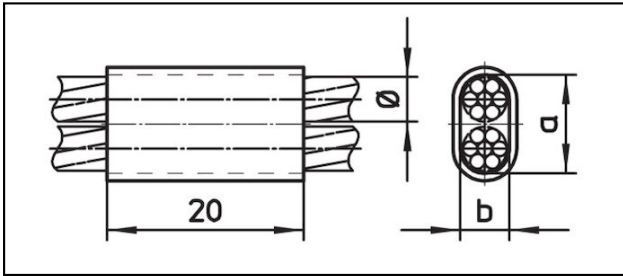

Accessories for catenary suspensions

■ **SHZPH** Compression sleeve

Application
For compression sleeves

Material
Cu

Article-Nr.									
625.037.000	6	16	13						0.012

Technical Specifications: **Compression sleeve SHZPH**

Article No.	625.037.000
Length a	13 mm
Dropper wire diameter	6 mm
Dropper wire section	16 mm ²
Commercial specification	
Customs number	85359000
country of origin	CH
Logistic specification	
Kilo / piece	0.012 kg