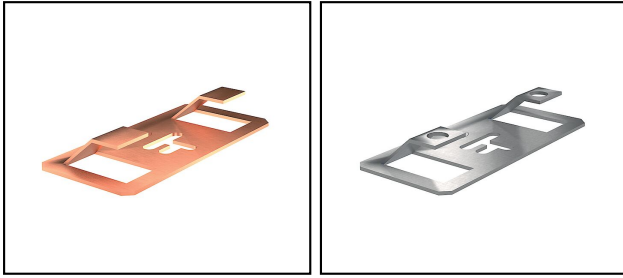

Interception components

■ **FL 33** Conductor clip for plain Eternite

Characteristics
Preassembled for wire Ø 6mm

Legend
a) With Quadro wire holder swivelling

Article-Nr.	E-Number									
225.006.003	156 940 420	Cu	6-8							50
220.007.003	156 940 410	InoxA2	6-8							50
225.011.002	156 940 430	InoxA2	6/8/9/10					a)		50

Technical Specifications: **Conductor clip for plain Eternite FL 33**

	225.006.003	220.007.003	225.011.002
Material	Cu	InoxA2	
Wire diameter	6-8 mm		6/8/9/10 mm
Application	Roof surface pitched		
Mounting type conductor	With grip clamp		With snap clamp
Material of holder	Copper	Stainless steel (A2)	
Mounting method	To hang in		
Commercial specification			
Customs number	85389000		
country of origin	CH		
Logistic specification			
VPE Weight	1.53 kg	1.297 kg	1.852 kg