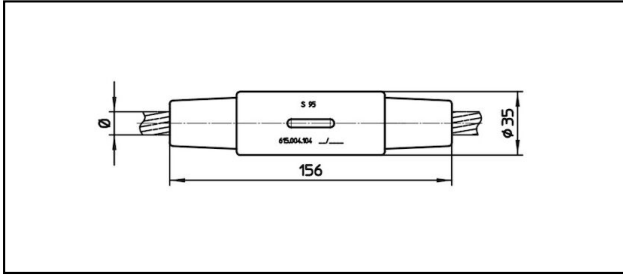

Conical coupler

■ KV156 Cone connector

Application

Tension and current-proofed connection for Cu, Bronze, Steel and Cu-Steel cables

Characteristics

Service load min. 3 kN / max. 25 kN
Breaking load of corpus min. 80 kN

Material

Corpus CuNiSi / Collet AIBz resp. stainless steel

Legend

1) Sealed
2) Collet stainless steel
3) Colour code

Article-Nr.									
615.022.000	S93.3	12.75	93.3					0.7	2