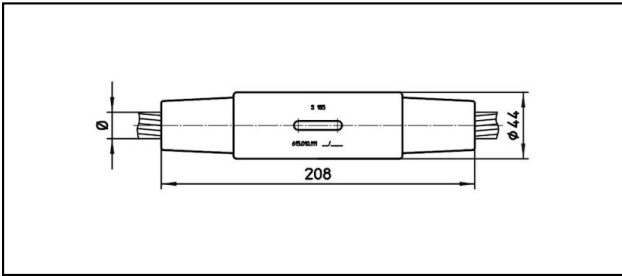

## Conical coupler

### ■ KV208 Cone connector

#### Legend

1) Colour code

Article-Nr.									
615.209.000	S161	16.75	161	80				1.55	

Technical Specifications: **Cone connector KV208**

Article No.	615.209.000
<b>Rail product name</b>	S161
<b>Catenary wire diameter</b>	16.75 mm
<b>Catenary wire section</b>	161 mm <sup>2</sup>
<b>Minimum breaking load</b>	80
Commercial specification	
<b>Customs number</b>	85359000
<b>country of origin</b>	CH
Logistic specification	
<b>Kilo / piece</b>	1.55 kg