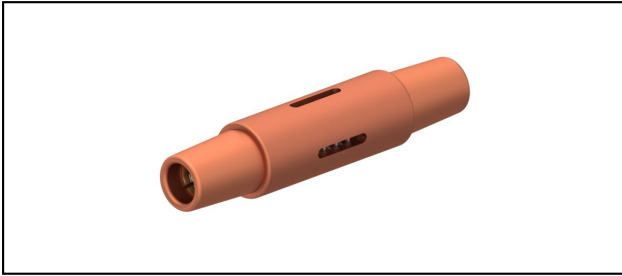

## Conical coupler

### ■ KV208 Cone connector

#### Application

Tension and current-proofed connection for Cu, Bronze, Steel and Cu-Steel cables

#### Legend

1) Colour code

Article-Nr.									
615.209.000	S161	16.75	161	80				1.55	

Technical Specifications: **Cone connector KV208**

Article No.	615.209.000
<b>Rail product name</b>	S161
<b>Catenary wire diameter</b>	16.75 mm
<b>Catenary wire section</b>	161 mm <sup>2</sup>
<b>Minimum breaking load</b>	80
Commercial specification	
<b>Customs number</b>	85359000
<b>country of origin</b>	CH
Logistic specification	
<b>Kilo / piece</b>	1.55 kg