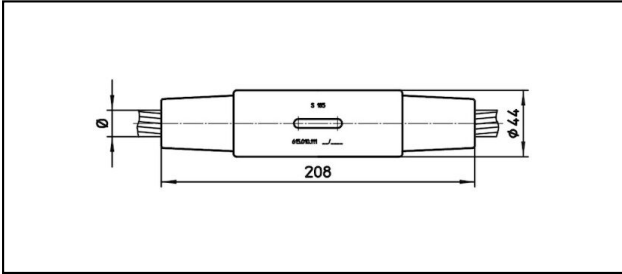

## Conical coupler

### ■ KV208 Cone connector

#### Legend

1) Colour code

Article-Nr.									
615.220.000	S161	16.75	161	80				1.55	1

Technical Specifications: **Cone connector KV208**

Article No.	615.220.000
<b>Rail product name</b>	S161
<b>Catenary wire diameter</b>	16.75 mm
<b>Catenary wire section</b>	161 mm <sup>2</sup>
<b>Minimum breaking load</b>	80
<b>comment</b>	1
Commercial specification	
<b>Customs number</b>	85359000
<b>country of origin</b>	CH
Texte	
<b>comment</b>	1
Logistic specification	
<b>Kilo / piece</b>	1.55 kg