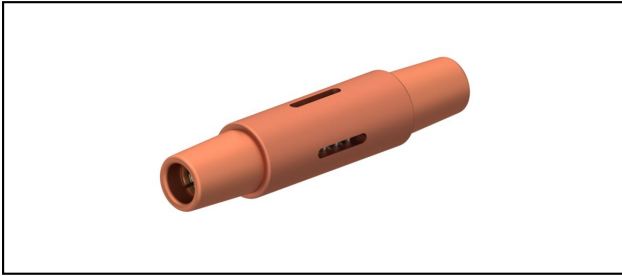

## Conical coupler

### ■ KV208 Cone connector

#### Application

Tension and current-proofed connection for Cu, Bronze, Steel and Cu-Steel cables

#### Legend

1) Colour code

Article-Nr.									
615.220.000	S161	16.75	161	80				1.55	1

Technical Specifications: **Cone connector KV208**

Article No.	615.220.000
<b>Rail product name</b>	S161
<b>Catenary wire diameter</b>	16.75 mm
<b>Catenary wire section</b>	161 mm <sup>2</sup>
<b>Minimum breaking load</b>	80
<b>comment</b>	1
Commercial specification	
<b>Customs number</b>	85359000
<b>country of origin</b>	CH
Texte	
<b>comment</b>	1
Logistic specification	
<b>Kilo / piece</b>	1.55 kg