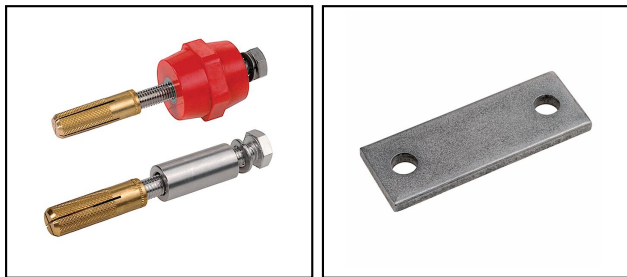

Accessories

■ PA 26 Connection plate

Legend

- a) Pin insulator
- b) Sleeve
- c) Clamping plate
- d) With brass fixing
- e) Incl. plastic anchors/hanger bolt
- f) Anchor bolt, galvanized steel

Article-Nr.	E-Number									
270.005.000	150 978 939	InoxA2			20x4	55			c)	20

Technical Specifications: **Connection plate PA 26**

Article No.	270.005.000
Material	InoxA2
Band size	20x4
Length a	55 mm
Type of accessory	Montagematerial
Surface protection	unbehandelt
comment	c)
Commercial specification	
Customs number	85389000
country of origin	CH
Texte	
comment	c)
Logistic specification	
VPE Weight	0.035 kg