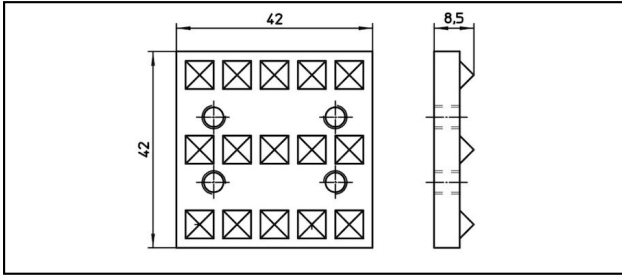

Spare parts

■ **KPU** Contact plates**Application**

Spare part: Lower spare plate for profil-free rail earthing clamp type PSCHZ250

Article-Nr.										 Kg
649.001.096										0.07

Technical Specifications: **Contact plates KPU**

Article No.	649.001.096
Commercial specification	
Customs number	85359000
country of origin	undefined
Logistic specification	
Kilo / piece	0.07 kg