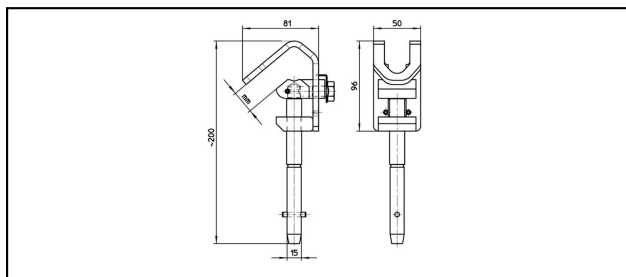

Catenary contact wire hook/clamp

■ SKH2 Contact wire hook

Application

For earthing rod type PES1350 of overhead contact lines

Characteristics

Contact piece Cu
Connection bolt M12

Material

Stainless Steel
Contact piece Cu

Article-Nr.	mm	kA/ms Ik							Kg
649.001.125	6 - 35	40/100							1.15