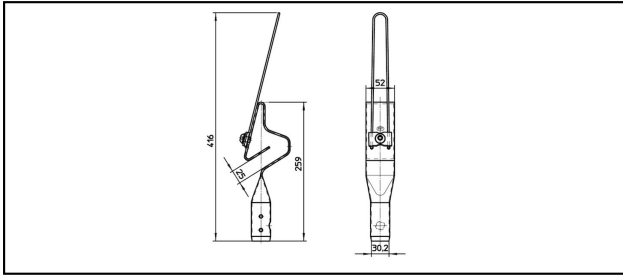

Catenary contact wire hook/clamp

■ KH3 Contact wire hook

Application

For earthing rod type TES1570 and ES4547 of overhead contact lines. With probe tip.

Characteristics

Connection bolt M12

Material

CuNiSi

Article-Nr.	kA | ms I_k									Kg
649.001.027	40/120									1.4