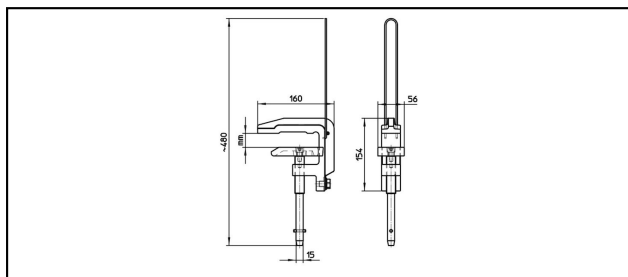

Catenary contact wire hook/clamp

■ KH4 Contact wire hook

Application

For earthing rod type PES1350 and ES4547 of overhead contact lines.

Characteristics

For double contact wire systems.

With probe tip.

Connection bolt M12

Material

Al

Article-Nr.	 mm	 kAl ms Ik							 Kg
642.002.000	8 - 50	70/20							0.89

Technical Specifications: **Contact wire hook KH4**

	642.002.000
Clamping range	8 - 50 mm
Short circuit current	70/20 kA/ms
Commercial specification	
Customs number	85359000
country of origin	CH
Logistic specification	
Kilo / piece	0.89 kg