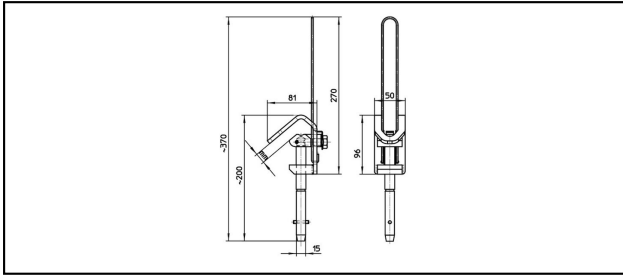

Catenary contact wire hook/clamp

■ SKH1 Contact wire hook for earthing rod

Application

For earthing rod type PES1350 and ES4547 of overhead contact lines. With probe tip.

Characteristics

Contact piece Cu
Connection bolt M12

Material

Stainless Steel
Contact piece Cu

Article-Nr.	mm	kAlms I_k							Kg
649.001.126	6 - 35	40/100							1.16