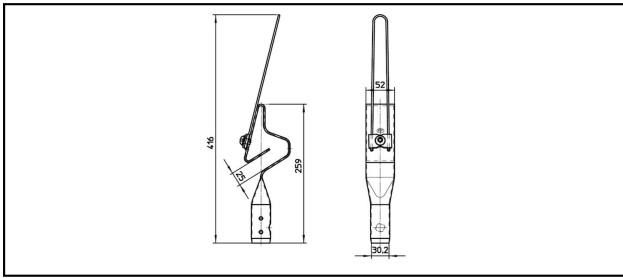

Catenary contact wire hook/clamp

■ KH3 Crochet de contact

Application

For earthing rod type TES1570 and ES4547 of overhead contact lines. With probe tip.

Characteristics

Connection bolt M12

Material

CuNiSi

Article-Nr.	kA | ms I_k									Kg
649.001.027	40/120									1.4