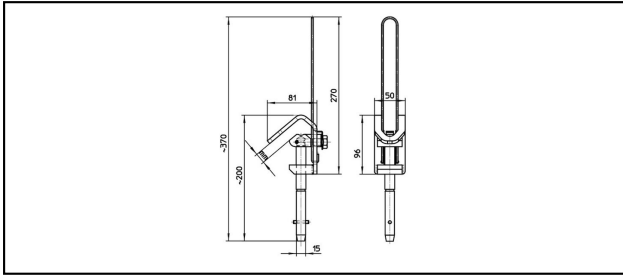

Catenary contact wire hook/clamp

■ SKH1 Crochet de contact

Application

For earthing rod type PES1350 and ES4547 of overhead contact lines. With probe tip.

Characteristics

Contact piece Cu
Connection bolt M12

Material

Stainless Steel
Contact piece Cu

Article-Nr.	mm	kAlms Ik							Kg
649.001.126	6 - 35	40/100							1.16