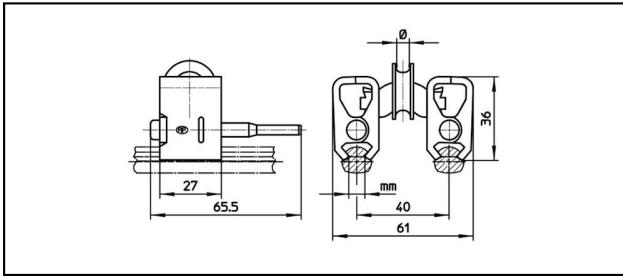

### Cable dropper clamps

■ **SKDF7** Dropper clamp for double contact wire

**Application**  
For cable droppers, non-current feeding

**Characteristics**  
Other contact wire groove on request

**Material**  
Corpus CuNiSi / Thimble Cu

Article-Nr.									
625.027.001	6.05	4.5	10	5					0.186

Technical Specifications: **Dropper clamp for double contact wire SKDF7**

Article No.	625.027.001
<b>Contact wire groove</b>	6.05 mm
<b>Dropper wire diameter</b>	4.5 mm
<b>Dropper wire section</b>	10 mm <sup>2</sup>
<b>Slipping force</b>	5 kN
Commercial specification	
<b>Customs number</b>	85359000
<b>country of origin</b>	CH
Logistic specification	
<b>Kilo / piece</b>	0.186 kg