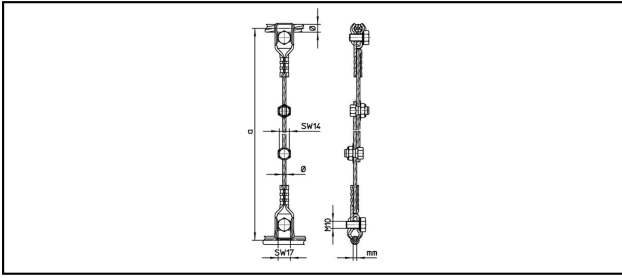

### Cable droppers

■ **SHTF4/16V** Feeding, adjustable

**Application**

Suspension for contact wire, current feeding

**Characteristics**

Other lengths and contact wire grooves on request

**Material**

Clamp CuNiSi / Wire Bz 2

**Legend**

- 1) Wire provided by customer
- 2) Wire Cu

Article-Nr.									
625.551.000	6.5 - 12.5	25 - 95	3 - 8.5	750 - 1250	6	16	5	0.48	

Technical Specifications: **Feeding, adjustable SHTF4/16V**

Article No.	625.551.000
<b>Length a</b>	750 - 1250 mm
<b>Slipping force</b>	5 kN
<b>Dropper wire diameter</b>	6 mm
<b>Catenary wire diameter</b>	6.5 - 12.5 mm
<b>Catenary wire section</b>	25 - 95 mm <sup>2</sup>
<b>Contact wire groove</b>	3 - 8.5 mm
<b>Dropper wire section</b>	16 mm <sup>2</sup>
Commercial specification	
<b>Customs number</b>	85359000
<b>country of origin</b>	CH
Logistic specification	
<b>Kilo / piece</b>	0.48 kg