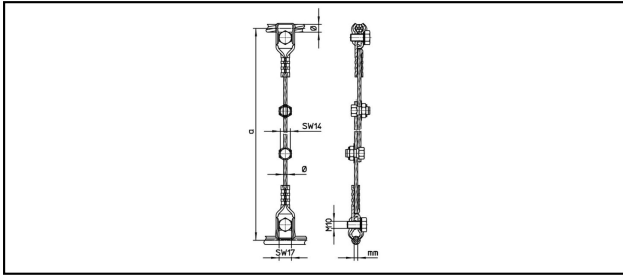

### Cable droppers

■ **SHTF4/16V** Feeding, adjustable

**Application**

Suspension for contact wire, current feeding

**Characteristics**

Other lengths and contact wire grooves on request

**Material**

Clamp CuNiSi / Wire Bz 2

**Legend**

- 1) Wire provided by customer
- 2) Wire Cu

Article-Nr.									
625.548.000	6.5 - 12.5	25 - 95	3 - 8.5	1350 - 1850	6	16	5	0.562	

Technical Specifications: **Feeding, adjustable SHTF4/16V**

Article No.	625.548.000
<b>Length a</b>	1350 - 1850 mm
<b>Slipping force</b>	5 kN
<b>Dropper wire diameter</b>	6 mm
<b>Catenary wire diameter</b>	6.5 - 12.5 mm
<b>Catenary wire section</b>	25 - 95 mm <sup>2</sup>
<b>Contact wire groove</b>	3 - 8.5 mm
<b>Dropper wire section</b>	16 mm <sup>2</sup>
Commercial specification	
<b>Customs number</b>	85359000
<b>country of origin</b>	CH
Logistic specification	
<b>Kilo / piece</b>	0.562 kg