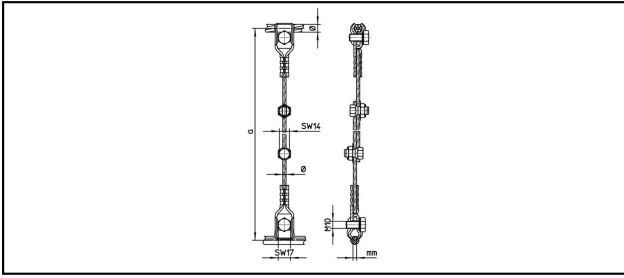

### Cable droppers

■ **SHTF4/25V** Feeding, adjustable

**Application**  
Suspension for contact wire, current feeding

**Material**  
Clamp CuNiSi / Wire Bz 2

Article-Nr.									
625.560.000	6.5 - 12.5	25 - 95	3 - 8.5	1050 - 1550	7.5	25	5		0.774

Technical Specifications: **Feeding, adjustable SHTF4/25V**

Article No.	625.560.000
<b>Length a</b>	1050 - 1550 mm
<b>Catenary wire diameter</b>	6.5 - 12.5 mm
<b>Catenary wire section</b>	25 - 95 mm <sup>2</sup>
<b>Contact wire groove</b>	3 - 8.5 mm
<b>Dropper wire diameter</b>	7.5 mm
<b>Dropper wire section</b>	25 mm <sup>2</sup>
<b>Slipping force</b>	5 kN
Commercial specification	
<b>Customs number</b>	85359020
<b>country of origin</b>	CH
Logistic specification	
<b>Kilo / piece</b>	0.774 kg