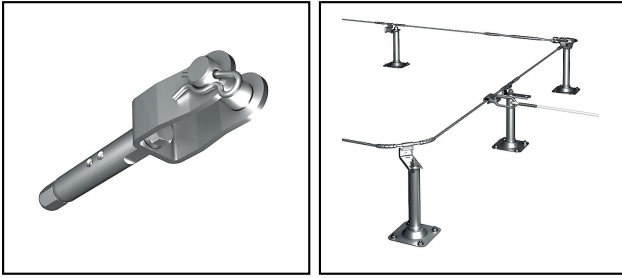

Life line system Flury LINE

■ GK8 Fork head with cone

Characteristics

Forked head made of Inox A2 to the cable system Ø 8mm for a secure connection to anchor points EAP Quadro or EAP 4F

Article-Nr.	E-Number		 mm Ø							
320.000.003		InoxA4	8	4						1

Technical Specifications: **Fork head with cone GK8**

Article No.	320.000.003
Material	InoxA4
Cable diameter	8 mm
Number of person	4
Commercial specification	
Customs number	73089000
country of origin	CH
Logistic specification	
VPE Weight	0.38 kg