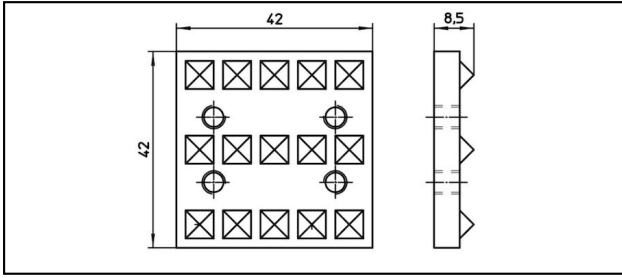

Spare parts

■ **KPU** Lower spare plate**Application**

Spare part: Lower spare plate for profil-free rail earthing clamp type PSCHZ250

Article-Nr.										 Kg
649.001.096										0.07

Technical Specifications: **Lower spare plate KPU**

	649.001.096
Commercial specification	
Customs number	85359000
country of origin	ZA*
Logistic specification	
Kilo / piece	0.07 kg