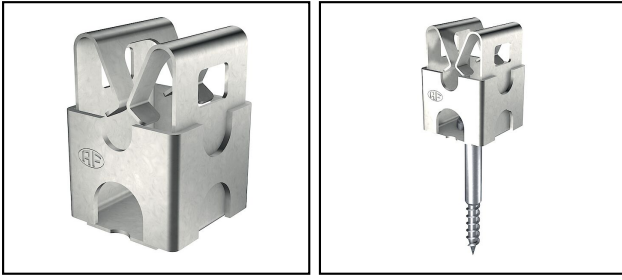

Fixing elements

■ AV 59 Quadro conductor clip

**Characteristics**

The articles mentioned are pre-assembled for wire Ø 6mm, other pre-assembly on request

Legend

- a) Including plug
- b) pre-assembled for 8mm conductors
- {c) Inklusive Schlagdübel}

Article-Nr.	E-Number									
240.017.000	156 950 410	InoxA2	6/8/9/10		M6				b)	50

Technical Specifications: **Quadro conductor clip AV 59**

Article No.	240.017.000
Material	InoxA2
Wire diameter	6/8/9/10
Internal thread	M6
Material of carrier	Stainless steel (A2)
Material base	Stainless steel (A2)
Wall distance	10 mm
Material of saddle clamp	Stainless steel (A2)
Mounting type conductor	With snap clamp
comment	b)
Commercial specification	
Customs number	85389000
country of origin	CH
Texte	
comment	b)
Logistic specification	
VPE Weight	0.856 kg