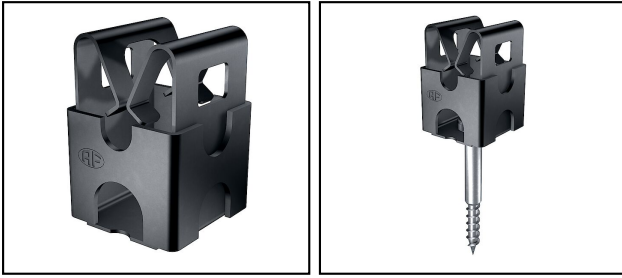

Fixing elements

■ AV 58 Quadro conductor clip

**Characteristics**

The articles mentioned are pre-assembled for wire Ø 6mm,
Other pre-assembly on request

Legend

- a) Including plug
- b) pre-assembled for 8mm conductors
- {c) Inklusive Schlagdübel}

Article-Nr.	E-Number									
240.018.000	156 950 610	InoxA2	6/8/9/10		M6				b)	50

Technical Specifications: **Quadro conductor clip AV 58**

Article No.	240.018.000
Material	InoxA2
Wire diameter	6/8/9/10
Internal thread	M6
Material of carrier	Stainless steel (A2)
Material base	Stainless steel (A2)
Wall distance	10 mm
Material of saddle clamp	Stainless steel (A2)
Mounting type conductor	With snap clamp
comment	b)
Commercial specification	
Customs number	85389000
country of origin	CH
Texte	
comment	b)
Logistic specification	
VPE Weight	0.864 kg