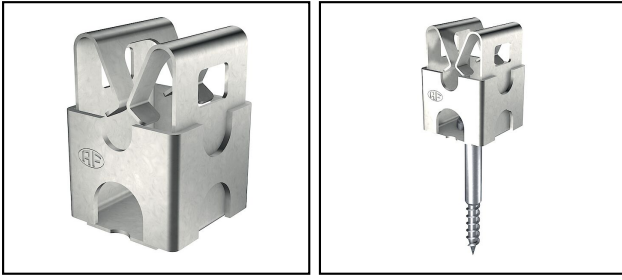

Fixing elements

■ AV 59 Quadro conductor clip

**Characteristics**

The articles mentioned are pre-assembled for wire Ø 6mm, other pre-assembly on request

Legend

- a) Including plug
- b) pre-assembled for 8mm conductors
- {c) Inklusive Schlagdübel}

Article-Nr.	E-Number									
240.003.000	156 950 210	InoxA2	6/8/9/10		M6				a)	50

Technical Specifications: **Quadro conductor clip AV 59**

Article No.	240.003.000
Material	InoxA2
Wire diameter	6/8/9/10
Internal thread	M6
Mounting type holder	Bore hole with M thread
Material of carrier	Stainless steel (A2)
Material base	Stainless steel (A2)
Wall distance	10 mm
Material of saddle clamp	Stainless steel (A2)
Mounting type conductor	With snap clamp
comment	a)
Commercial specification	
Customs number	85389000
country of origin	CH
Texte	
comment	a)
Logistic specification	
VPE Weight	0.856 kg