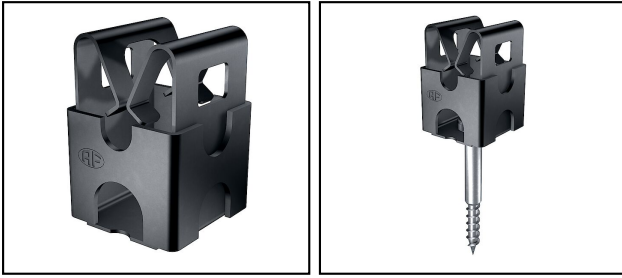

## Fixing elements

## ■ AV 58 Quadro conductor clip

**Characteristics**

The articles mentioned are pre-assembled for wire Ø 6mm,  
Other pre-assembly on request

**Legend**

- a) Including plug
- b) pre-assembled for 8mm conductors
- {c) Inklusive Schlagdübel}

Article-Nr.	E-Number									
240.004.000	156 950 510	InoxA2	6/8/9/10		M6				a)	50

Technical Specifications: **Quadro conductor clip AV 58**

Article No.	240.004.000
Material	InoxA2
Wire diameter	6/8/9/10
Internal thread	M6
Mounting type holder	Bore hole with M thread
Material of carrier	Stainless steel (A2)
Material base	Stainless steel (A2)
Wall distance	10 mm
Material of saddle clamp	Stainless steel (A2)
Mounting type conductor	With snap clamp
<b>comment</b>	a)
Commercial specification	
Customs number	85389000
country of origin	CH
Texte	
<b>comment</b>	a)
Logistic specification	
VPE Weight	0.864 kg