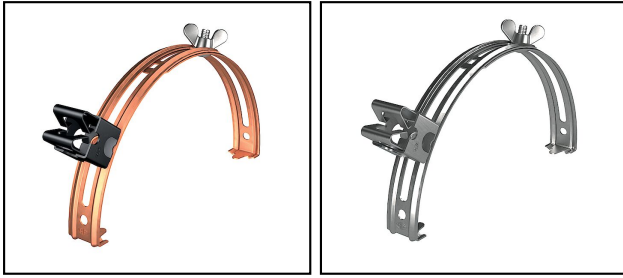

Interception components

■ **FL 72** Ridge conductor clip

Characteristics

With Quadro wire holder, swivelling, preassembled for wire Ø 6mm

Legend

- a) With tension spring
- b) Quadro Inox A2 black

Article-Nr.	E-Number									
225.037.000	156 940 630	Cu	6/8/9/10						a)+b)	25

Technical Specifications: **Ridge conductor clip FL 72**

Article No.	225.037.000
Material	Cu
Wire diameter	6/8/9/10
Mounting type conductor	With snap clamp
Application	Ridge/hip
Material of holder	Stainless steel (A2)
Mounting method	Stretchable
comment	a)+b)
Commercial specification	
Customs number	85389000
country of origin	CE*
Texte	
comment	a)+b)
Logistic specification	
VPE Weight	1.925 kg