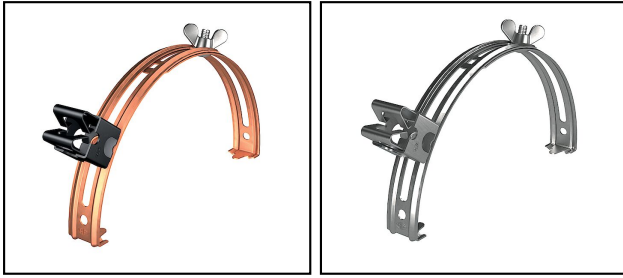

Interception components

■ FL 72 Ridge conductor clip

Characteristics

With Quadro wire holder, swivelling, preassembled for wire Ø 6mm

Legend

- a) With tension spring
- b) Quadro Inox A2 black

Article-Nr.	E-Number									
220.028.000	156 940 610	InoxA2	6/8/9/10						a)	25

Technical Specifications: **Ridge conductor clip FL 72**

Article No.	220.028.000
Material	InoxA2
Wire diameter	6/8/9/10
Mounting type conductor	With snap clamp
Application	Ridge/hip
Material of holder	Stainless steel (A2)
Mounting method	Stretchable
comment	a)
Commercial specification	
Customs number	85389000
country of origin	CE*
Texte	
comment	a)
Logistic specification	
VPE Weight	1.838 kg