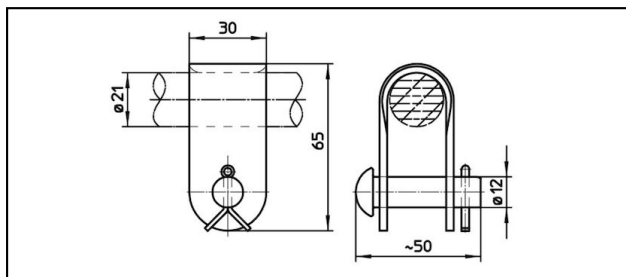

Suspension accessories

■ BU1

Application

For the suspension of section insulators

Material

Body Cu or stainless steel

Pin stainless steel

Legend

1) Stainless Steel

2) Cu

Article-Nr.									Kg 	
655.105.001									0.15	1
655.105.406									0.15	2

Technical Specifications: **BU1**

	655.105.001	655.105.406
Commercial specification		
Customs number	85353000	
country of origin	CH	
Logistic specification		
Kilo / piece	0.15 kg	