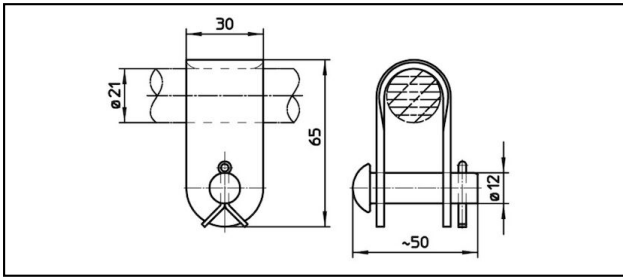

Suspension accessories

■ BU1

Application

For the suspension of section insulators

Material

Body Cu or stainless steel

Pin stainless steel

Legend

1) Stainless Steel

2) Cu

Article-Nr.									Kg 	
655.105.001									0.15	1
655.105.406									0.15	2

Technical Specifications: **BU1**

	655.105.001	655.105.406
Commercial specification		
Customs number	85353000	
country of origin	CH	
Logistic specification		
Kilo / piece	0.15 kg	