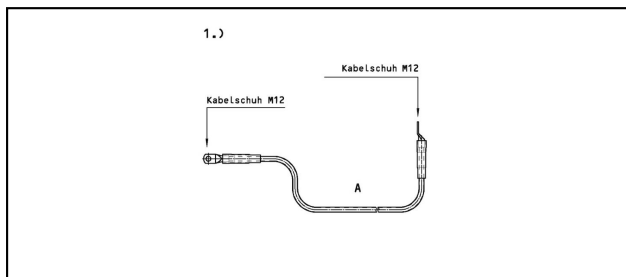

Earthing cables

■ SG Single pole earthing cable

Application

Earthing cable for earthing bar. Specification for fixation on one track.

Material

Cable Cu with PUR cable coating

Legend

1) With connection wire lug M12 / wire lug M12

Technical Specifications: **Single pole earthing cable SG**

	649.001.100	649.001.149	649.001.155	649.001.144
Length a	14000 mm	10000 mm	12000 mm	40000 mm
Cable diameter	50 mm			
Commercial specification				
Customs number	85359000			0
country of origin	CH			undefined
Logistic specification				
Kilo / piece				

	649.001.146	649.001.141	649.001.133	649.001.085
Length a	20000 mm	6500 mm	1500 mm	8000 mm
Cable diameter	50 mm			
Commercial specification				
Customs number	85359000		0	85359000
country of origin	CH		undefined	CH
Logistic specification				
Kilo / piece				4.1 kg

	649.001.127	649.001.128
Length a	30000 mm	4500 mm
Cable diameter	50 mm	
Commercial specification		
Customs number	85359000	
country of origin	undefined	CH
Logistic specification		
Kilo / piece		