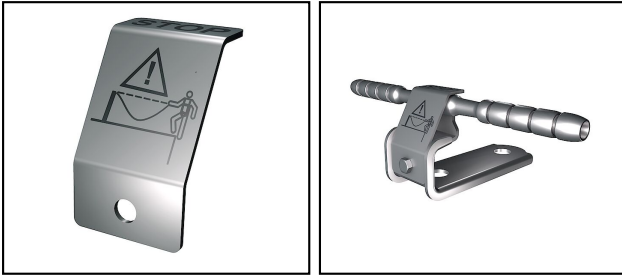

## Life line system Flury LINE

■ **Lock** Stop sign
**Characteristics**

Stop sign prevents the rope guide from running over with the glider.

{passend zu Seilführungen 2DSF8 & 3DSF8}

| Article-Nr. | E-Number |  | mm<br> | mm<br> |  |  |  |  |  |  |
|-------------|----------|---|---|---|--|--|--|--|--|---|
| 380.000.179 |          | InoxA2  | 64  | 40  |  |  |  |  |  | 1   |

Technical Specifications: **Stop sign Lock**

|                          |             |
|--------------------------|-------------|
| Article No.              | 380.000.179 |
| <b>Material</b>          | InoxA2      |
| <b>Length a</b>          | 64 mm       |
| <b>Width b</b>           | 40 mm       |
| Commercial specification |             |
| <b>Customs number</b>    | 73089000    |
| <b>country of origin</b> | CH          |
| Logistic specification   |             |
| <b>VPE Weight</b>        | 1.81 kg     |