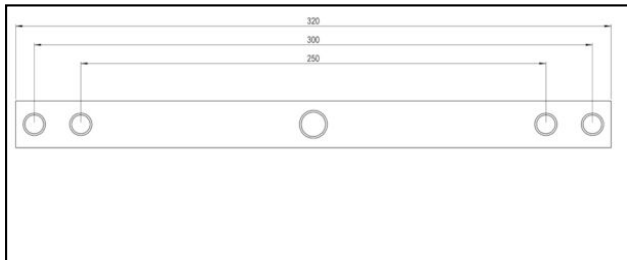

**Accessories**

**Application**

For Suspension and stabilization of the section insulator if necessary

**Material**

Inox A4

<b>Article-Nr.</b>										
625.000.005										0.2

Technical Specifications:

	625.000.005
Commercial specification	
<b>Customs number</b>	85353000
<b>country of origin</b>	CH
Logistic specification	
<b>Kilo / piece</b>	0.2 kg