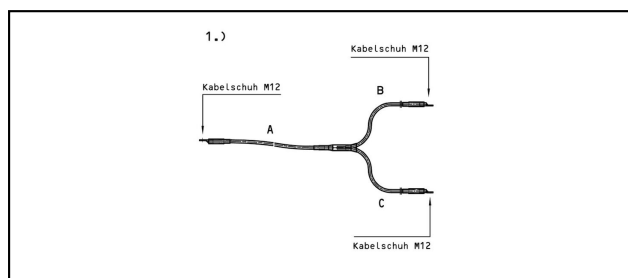

Earthing cables

SY Two pole earthing cable

Application

Earthing cable for earthing bars. Y-type for fixation on both rails.

Material

Cable Cu with PUR cable coating

Legend

- 1) With connection wire lug M12 / wire lug M12
 - 2) With connection wire lug M12 / cable connection M12 for parallel rail clamp type PS140
- Art. no. 649.001.129, 649.001.134 length B + C = 1050 mm
 Art. no. 649.001.129, 649.001.134 length B + C = 1050 mm

Article-Nr.									
649.001.147	12000	50							1

Technical Specifications: **Two pole earthing cable SY**

Article No.	649.001.147
Length a	12000 mm
Cable diameter	50 mm
comment	1
Commercial specification	
Customs number	85359020
country of origin	undefined
Texte	
comment	1