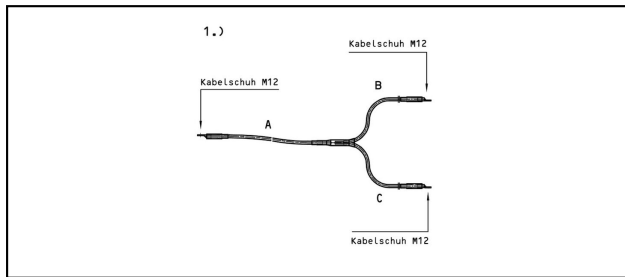

Earthing cables

SY Two pole earthing cable

Application

Earthing cable for earthing bars. Y-type for fixation on both rails.

Material

Cable Cu with PUR cable coating

Legend

1) With connection wire lug M12 / wire lug M12

2) With connection wire lug M12 / cable connection M12 for parallel rail clamp type PS140

Art. no. 649.001.129, 649.001.134 length B + C = 1050 mm

Art. no. 649.001.129, 649.001.134 length B + C = 1050 mm

Article-Nr.									
649.001.137	1500	50							1

Technical Specifications: **Two pole earthing cable SY**

Article No.	649.001.137
Length a	1500 mm
Cable diameter	50 mm
comment	1
Commercial specification	
Customs number	85359000
country of origin	undefined
Texte	
comment	1