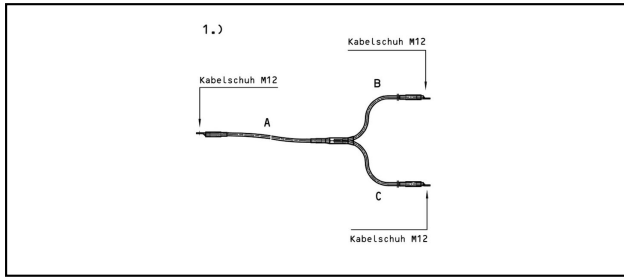

Earthing cables

SY Two pole earthing cable

Application

Earthing cable for earthing bars. Y-type for fixation on both rails.

Material

Cable Cu with PUR cable coating

Legend

1) With connection wire lug M12 / wire lug M12

2) With connection wire lug M12 / cable connection M12 for parallel rail clamp type PS140

Art. no. 649.001.129, 649.001.134 length B + C = 1050 mm

Art. no. 649.001.129, 649.001.134 length B + C = 1050 mm

Article-Nr.									
649.001.129	6500	50							2

Technical Specifications: **Two pole earthing cable SY**

Article No.	649.001.129
Length a	6500 mm
Cable diameter	50 mm
comment	2
Commercial specification	
Customs number	0
country of origin	undefined
Texte	
comment	2