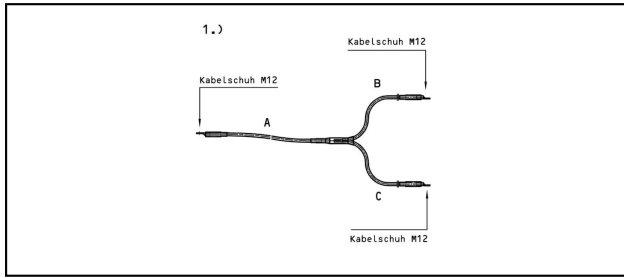

Earthing cables

SY Two pole earthing cable

Application

Earthing cable for earthing bars. Y-type for fixation on both rails.

Material

Cable Cu with PUR cable coating

Legend

1) With connection wire lug M12 / wire lug M12

2) With connection wire lug M12 / cable connection M12 for parallel rail clamp type PS140

Art. no. 649.001.129, 649.001.134 length B + C = 1050 mm

Art. no. 649.001.129, 649.001.134 length B + C = 1050 mm

Article-Nr.	mm a	mm Ø							
649.001.147	12000	50							1
649.001.134	6500	50							1
649.001.137	1500	50							1
649.001.129	6500	50							2

Technical Specifications: **Two pole earthing cable SY**

	649.001.147	649.001.134	649.001.137	649.001.129
Length a	12000 mm	6500 mm	1500 mm	6500 mm
Cable diameter	50 mm			
Commercial specification				
Customs number	85359020	0	85359000	0
country of origin	ZA*			