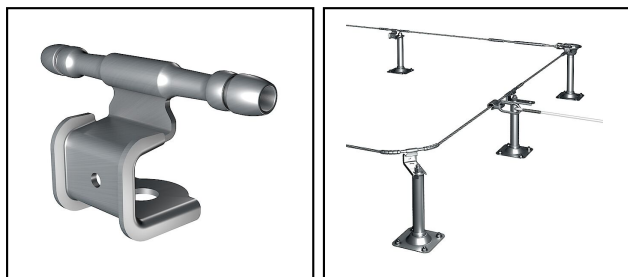

Life line system Flury LINE

■ 2DSF8 Wire guide

Characteristics

Wire guide transversable 2D made of Inox A2 for cable system
8mm with glider GL8
screwed mounting on thread M16
incl. connection for the H-tested integration in lightning protection

Article-Nr.	E-Number									
320.000.013		InoxA2	4							1

Technical Specifications: **Wire guide 2DSF8**

	320.000.013
Material	InoxA2
Number of person	4
Commercial specification	
Customs number	73089000
country of origin	CH
Logistic specification	
VPE Weight	2.21 kg